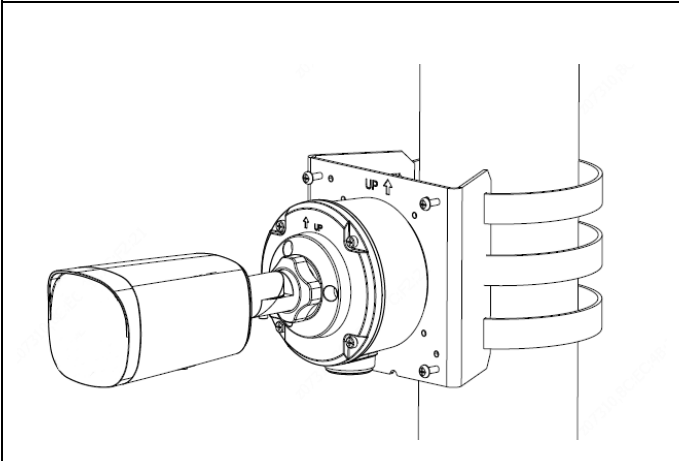

Pole Mount

TR-JB05-B-IN+ TR-UP06-C-IN

Zhejiang Uniview Technologies Co., Ltd.

Building No.10, Wanlun Science Park, Jiangling Road 88, Binjiang District, Hangzhou, Zhejiang, China (310051)

Email: overseasbusiness@uniview.com; globalsupport@uniview.com

<http://www.uniview.com>

©2024 Zhejiang Uniview Technologies Co., Ltd. All rights reserved.

*Product specifications and availability are subject to change without notice.